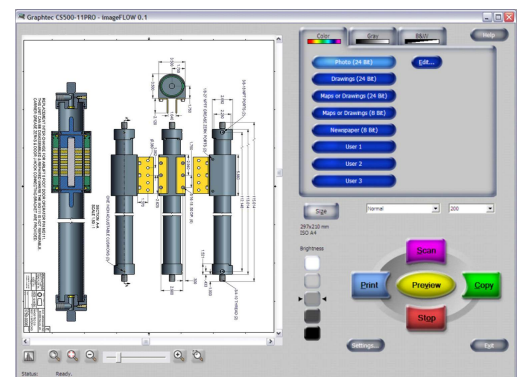

BERTL

HIGHLY RECOMMENDED

new

EIS SUPRA

Paradigm Imaging Group

Distributor of Large Format Scanning & Printing Solutions

888.221.7226(SCAN) or www.SCANTopia.com

Large Format Multi-Function **Scan > Print > Copy**

EXPRESS IMAGING SYSTEM

Introducing the

NEW & IMPROVED **EIS SUPRA!**

Featuring:

- Enhanced color balancing
- Advanced gray scale scanning
- Superior paper handling
- Trouble-free maintenance
- New sleek design

Scanner

36" scan width with scan speeds up to 6-ips in B/W and 2-ips in color

Printer

High speed 36" wide, 2400 X 1200 dpi 5-color Photo Quality Printer for outstanding results from CAD/GIS applications to High-end Graphics

Document Imaging

Intuitive and easy to use ImageFLOW™ software for scanning, printing and copying functions featuring touch screen interface

Controller

Powerful Rocket™ Scanner Controller provides the needed horsepower for scanning & copying large documents featuring an Intel 2.4 Ghz Quad-Core processor with 2 GB high-speed ram and a 250GB hard drive

Flexible connectivity options - share the printer with other networked workstations and make copies to other networked printers

State of art technology for FM's, CAD/GIS and Reprographics - the EIS family of large format multi-function systems provides maximum flexibility to meet your scanning, copying and printing needs.

image **FLOW**
Powered By **AI** Scan-Copy-Print Engine

State-of-the-Art
Document Imaging Software

Touch Screen Compatible
Easy to Use Interface – Copy, Scan & Print
Supports Current Graphtec Scanners
Over 550 Printers Supported
Hot Folder Print Que
Includes over 325 ICC Output Profiles
ICC Profile Editing
Print Postscript Files